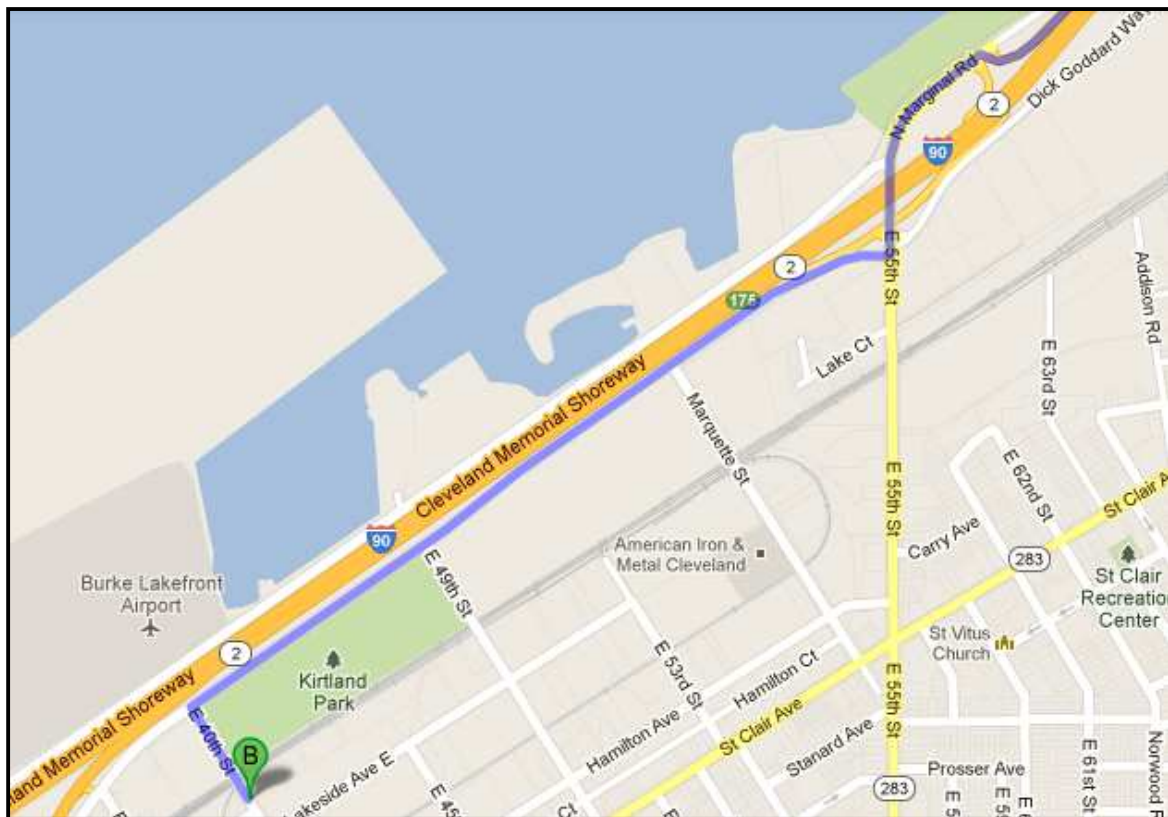

Ariel International Center - Board Room

1163 East 40th Street, Ste 201

Cleveland, Ohio 44114

Front of building

If you need assistance finding the location, please contact Cathy Vue at 330-687-0308.

Driving Directions from I-90 West

I-90 W

1. Head southwest on I-90 W

2. Take exit 175 toward E 55th St

3. Turn left onto N Marginal Rd

4. Continue onto E 55th St

5. Turn right onto S Marginal Rd

6. Take the 3rd left onto E 40th St
Destination will be on the left

Ariel International Center

E 40th St
Cleveland, OH 44114

Driving Directions from I-90 East

A I-90 E

1. Head north on I-90 E toward Exit 174A
2. Take exit 174A toward Lakeside Ave
3. Keep left at the fork, follow signs for King Ave and merge onto King Ave
4. Turn left onto E 40th St
Destination will be on the right