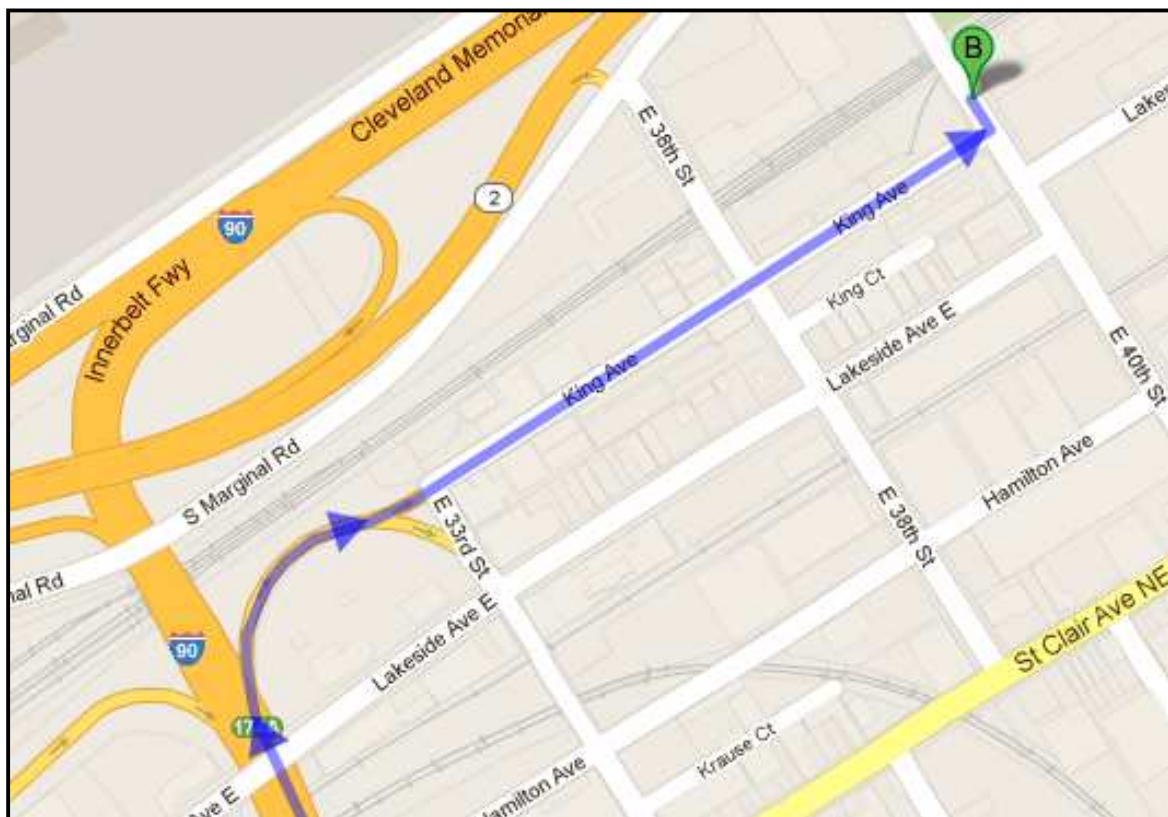

Ariel International Center - Board Room

1163 East 40th Street, Ste 201

Cleveland, Ohio 44114

Front of building

If you need assistance finding the location, please contact Cathy Vue at 330-687-0308.

Driving Directions from I-90 West

I-90 W

1. Head southwest on I-90 W

2. Take exit 175 toward E 55th St

3. Turn left onto N Marginal Rd

4. Continue onto E 55th St

5. Turn right onto S Marginal Rd

6. Take the 3rd left onto E 40th St
Destination will be on the left

Ariel International Center

E 40th St
Cleveland, OH 44114

Driving Directions from I-90 East

A I-90 E

1. Head north on I-90 E toward Exit 174A
2. Take exit 174A toward Lakeside Ave
3. Keep left at the fork, follow signs for King Ave and merge onto King Ave
4. Turn left onto E 40th St
Destination will be on the right

B Ariel International Center
E 40th St
Cleveland, OH 44114

Entering the building

1. Enter and park at the front or the side of the Ariel International Center.
2. Enter the building using the side door. (See image)
3. Once you enter the building, walk straight down the hallway.
4. Turn right with the hallway and then turn left. Take the elevator to Floor 2.
5. Exit the elevator and turn left – walk towards the windows.
6. At the windows, turn right and walk down the hallway towards the back.
7. Ariel International Center office will be at your right side.